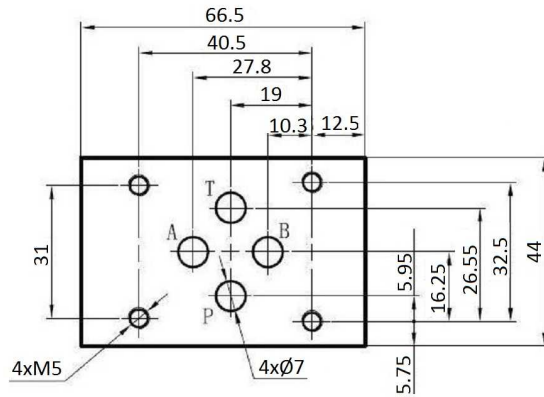

Solenoid valves

NG6 Solenoid valve

NG6 Solenoid valve - spool no.1A

- Electric Connectors** with LED
- 4 Screw Set Included** M5x45
- Operating Pressure**
 - A, B, P: 315 bar
 - T: 160 bar
- Cast iron body** IP 65

Part n°	Size	Voltage (V)	Max. flow (l/min)	Max. Press. (bar)	f (Hz)
KVNG6-1A-12CC H	NG-6	12 VDC	60	315	
KVNG6-1A-24CC H	NG-6	24 VDC	60	315	
KVNG6-1A-220CA H	NG-6	220 VAC	60	315	50

*** Review attached PDF***